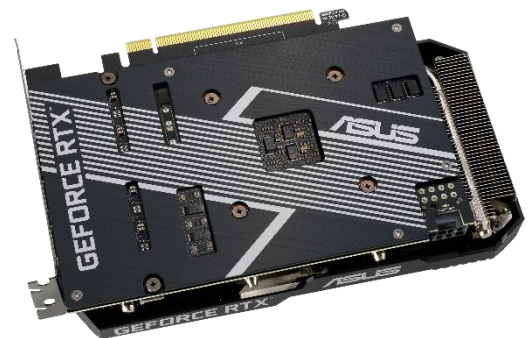

2x Fans. 2x Fun.

ASUS Innovations

NV Features

- **NVIDIA Ampere Streaming Multiprocessors:**
The all-new Ampere SM brings 2X the FP32 throughput and improved power efficiency.
- **2nd Generation RT Cores:** Experience 2X the throughput of 1st gen RT Cores, plus concurrent RT and shading for a whole new level of ray-tracing performance.
- **3rd Generation Tensor Cores:** Get up to 2X the throughput with structural sparsity and advanced AI algorithms such as DLSS. These cores deliver a massive boost in game performance and all-new AI capabilities.

Axial-tech Fan Design

Two tried-and-true Axial-tech fans feature a smaller hub that facilitates longer blades and a barrier ring to increase downward air pressure.

Protective Backplate

The PCB is reinforced by an aluminum backplate that adds structural rigidity, helping to prevent flex and protect components and trace pathways from damage.

2-slot Design

A carefully designed shroud, heatsink, and heatpipe layout allows the two Axial-tech fans to leverage chassis side-panel ventilation and deliver thermal performance that belies the card's size.

Auto-Extreme Technology

Fully automated manufacturing for improved reliability and lower environmental impact.

Stainless Steel Bracket

The mounting bracket of the Dual has been beefed up with 304 Stainless Steel that's harder and more resistant to corrosion.