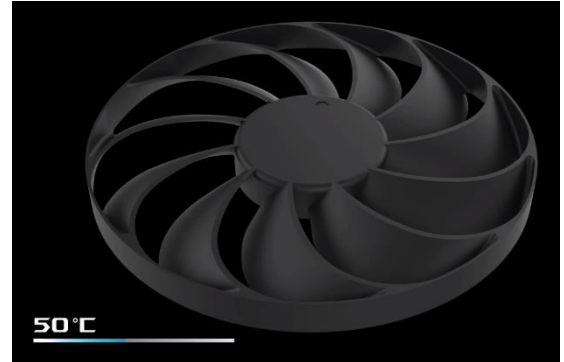

2x Fans. 2x Fun.

ASUS Innovations

NV Features

- **NVIDIA Ampere Streaming Multiprocessors:**
The all-new Ampere SM brings 2X the FP32 throughput and improved power efficiency.
- **2nd Generation RT Cores:** Experience 2X the throughput of 1st gen RT Cores, plus concurrent RT and shading for a whole new level of ray-tracing performance.
- **3rd Generation Tensor Cores:** Get up to 2X the throughput with structural sparsity and advanced AI algorithms such as DLSS. These cores deliver a massive boost in game performance and all-new AI capabilities.

Axial-tech Fan Design

Two tried-and-true Axial-tech fans feature a smaller hub that facilitates longer blades and a barrier ring to increase downward air pressure.

Protective Backplate

The PCB is reinforced by an aluminum backplate that adds structural rigidity, helping to prevent flex and protect components and trace pathways from damage.

2-slot Design

A carefully designed shroud, heatsink, and heatpipe layout allows the two Axial-tech fans to leverage chassis side-panel ventilation and deliver thermal performance that belies the card's size.

0dB Technology

To eliminate unnecessary noise, a stop mode halts all fans when the GPU temp falls below 50 degrees and power consumption is low.

Subtle Lighting

The shroud features a subtle illuminated strip that creates a stylish accent for your build.