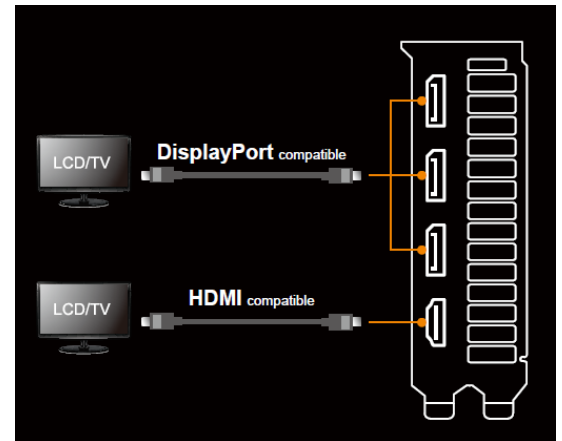

NV Features

THE ULTIMATE PLAY

GeForce RTX™ 30 Series GPUs deliver the ultimate performance for gamers and creators. They're powered by Ampere—NVIDIA's 2nd gen RTX architecture—with new RT Cores, Tensor Cores, and streaming multiprocessors for the most realistic ray-traced graphics and cutting-edge AI features.