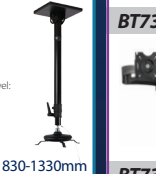

MODULAR

VIDEO WALL MOUNTS

BT8310

- Max Load: **75kg**
- Fits Universal Patterns: **up to 600x400**

BT8311

- Max Load: **75kg**
- Fits Universal Patterns: **up to 600x400**

BT8350 / BT8351 / BT8352

SYSTEM X MULTI SCREEN MOUNTING SOLUTIONS

BT8330 Wall Mounted

BT8331 Wall Mounted with Pop-Out

- Universal Menu Board Mounting System with multiple configurations. Single rail, pop-out arms
- Max Load: **50kg** (per screen)

BT8332 Ceiling Mounted

BT8340 Wall Mounted

- Universal Video Wall Mounting System with multiple configurations. Arms feature 8-point micro-adjustment
- Max Load: **50kg** (per screen)

BT8341 Wall Mounted with Pop-Out

BT8342 Ceiling Mounted

- Universal Video Wall Mounting System with multiple configurations. Arms feature 8-point micro-adjustment
- Max Load: **50kg** (per screen)

BT8370 Freestanding

BT8371 Mobile

BT8372 Bolt Down

MENU BOARDS

VIDEO WALLS

STANDS / TROLLEYS

FLAT SCREEN TROLLEYS

BT8540

- Max Screen Size: **65"** (165cm)
- Max Load: **70kg**
- Adjustable Tilt: **-90°**
- Fits Universal patterns: **up to 600x400**

BT7504

- Max Screen Size: **42"** (107cm)
- Max Load: **24kg**
- Fits VESA Patterns: **up to 200x200**

(Also available as a Floor Stand, see **BT8541**)

BT8503

- Max Screen Size: **60"** (152cm)
- Max Load: **50kg**
- Fits Universal patterns: **up to 800x600** (In portrait style) **up to 800x400** (In landscape style)

BT8505

- Max Screen Size: **55"** (140cm)
- Max Load: **40kg**
- Features Tilt: **+15° / -5°**
- Fits Universal patterns: **up to 600x400**

BT8504

- Max Screen Size: **65"** (165cm)
- Max Load: **70kg**
- Fits Universal Patterns: **up to 600x400**

BT8507 Surface Hub™

- Surface Hub Size: **55"** (140cm)
- Max Load: **70kg**
- Levelling Height Adjustment: **6mm**
- Fits Universal Patterns: **up to 1400x400**

BT8506

- For Screens Over: **65"** (+165cm+)
- Max Load: **130kg**
- Fits Universal Patterns: **up to 1100x730**

BT8508 Surface Hub™