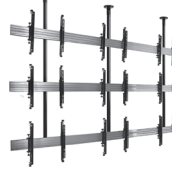

BT8342 Ceiling Mounted

- Universal Video Wall Mounting System with multiple configurations. Arms feature 8-point micro-adjustment
- Max Load: **50kg** (per screen)