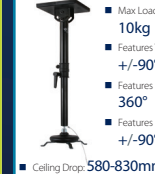

MODULAR

VIDEO WALL MOUNTS

BT8310

- Max Load: **75kg**
- Fits Universal Patterns: **up to 600x400**

BT8311

- Max Load: **75kg**
- Fits Universal Patterns: **up to 600x400**

BT8350 / BT8351 / BT8352

SYSTEM X MULTI SCREEN MOUNTING SOLUTIONS

BT8330 Wall Mounted

BT8331 Wall Mounted with Pop-Out

- Universal Menu Board Mounting System with multiple configurations. Single rail, pop-out arms
- Max Load: **50kg** (per screen)

BT8332 Ceiling Mounted

BT8340 Wall Mounted

- Universal Video Wall Mounting System with multiple configurations. Arms feature 8-point micro-adjustment
- Max Load: **50kg** (per screen)

BT8341 Wall Mounted with Pop-Out

BT8342 Ceiling Mounted

- Universal Video Wall Mounting System with multiple configurations. Arms feature 8-point micro-adjustment
- Max Load: **50kg** (per screen)

BT8370 Freestanding

BT8371 Mobile

BT8372 Bolt Down

MENU BOARDS

VIDEO WALLS

STANDS / TROLLEYS

FLAT SCREEN TROLLEYS

BT8540

- Max Screen Size: **65"** (165cm)
- Max Load: **70kg**
- Adjustable Tilt: **-90°**
- Fits Universal patterns: **up to 600x400**

BT7504

- Max Screen Size: **42"** (107cm)
- Max Load: **24kg**
- Fits VESA Patterns: **up to 200x200**

(Also available as a Floor Stand, see **BT8541**)

BT8503

- Max Screen Size: **60"** (152cm)
- Max Load: **50kg**
- Fits Universal patterns: **up to 800x600** (In portrait style) **up to 800x400** (In landscape style)

BT8505

- Max Screen Size: **55"** (140cm)
- Max Load: **40kg**
- Features Tilt: **+15° / -5°**
- Fits Universal patterns: **up to 600x400**

BT8504

- Max Screen Size: **65"** (165cm)
- Max Load: **70kg**
- Fits Universal Patterns: **up to 600x400**

BT8507 Surface Hub™

- Surface Hub Size: **55"** (140cm)
- Max Load: **70kg**
- Levelling Height Adjustment: **6mm**
- Fits Universal Patterns: **up to 1400x400**

BT8506

- For Screens Over: **65"** (+165cm+)
- Max Load: **130kg**
- Fits Universal Patterns: **up to 1100x730**

BT8508 Surface Hub™