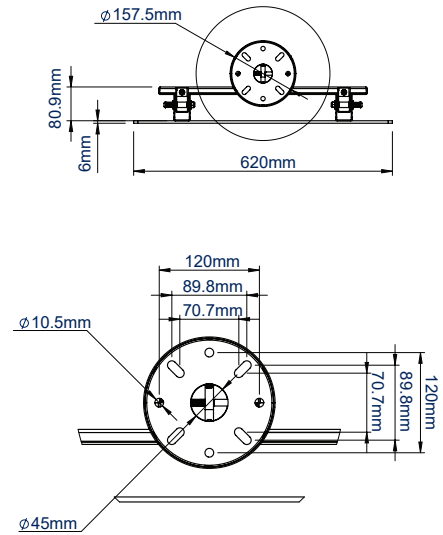

TOP VIEW

SIDE VIEW - MIN EXTENSION

PACKING INFORMATION

COLOUR:	ORDER REF:	EAN CODE:	MASTER CARTON QTY:	INNER CARTON QTY:	MASTER CARTON WEIGHT:	MASTER CARTON CUBE:
Black	BT8426/B	5019318084713	1	0	9.31 kg	0.041cbm

ORIGINAL DESIGN BY B-TECH - REGISTERED COMMUNITY DESIGNS

RELATED PRODUCTS

SS-V2-BT8426-120318