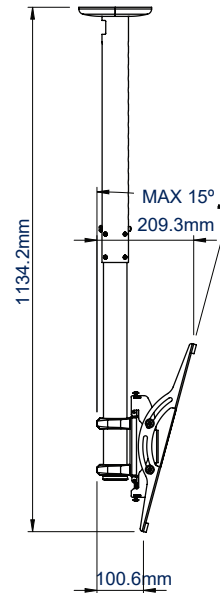

SIDE VIEW WITH TILT