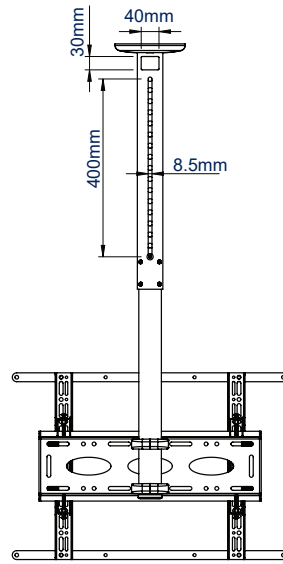

SIDE VIEW - MIN EXTENSION

PACKING INFORMATION

COLOUR:	ORDER REF:	EAN CODE:	MASTER CARTON QTY:	INNER CARTON QTY:	MASTER CARTON WEIGHT:	MASTER CARTON CUBE:
Black	BT8426/B	5019318084713	1	0	9.31 kg	0.041cbm

ORIGINAL DESIGN BY B-TECH - REGISTERED COMMUNITY DESIGNS

RELATED PRODUCTS

SS-V2-BT8426-120318