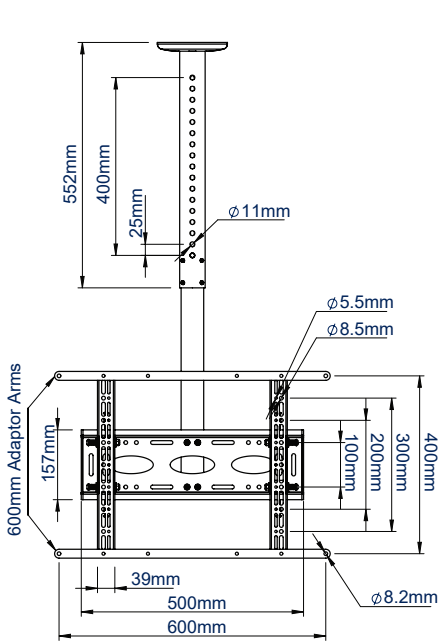

FRONT VIEW

SIDE VIEW - MIN EXTENSION

PACKING INFORMATION

COLOUR:	ORDER REF:	EAN CODE:	MASTER CARTON QTY:	INNER CARTON QTY:	MASTER CARTON WEIGHT:	MASTER CARTON CUBE:
Black	BT8426/B	5019318084713	1	0	9.31 kg	0.041cbm

ORIGINAL DESIGN BY B-TECH - REGISTERED COMMUNITY DESIGNS

RELATED PRODUCTS

SS-V2-BT8426-120318