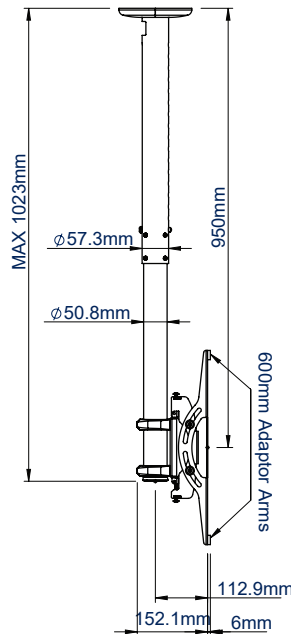

BACK VIEW

SIDE VIEW - MAX EXTENSION