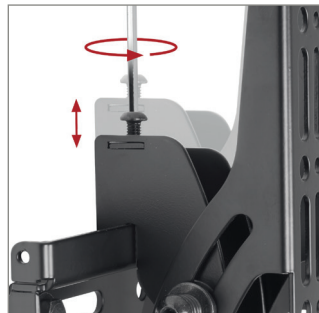

## ADJUSTABLE DROP UNIVERSAL FLAT SCREEN CEILING MOUNT WITH TILT

ADJUSTABLE  
 DROP IN 25MM  
 INCREMENTS

Designed to ceiling mount screens up to 50kg, the BT8426 features an adjustable drop of 625mm - 950mm in increments of 25mm. The mount uses B-Tech's unique 'Torsion-Tilt' mechanism for easy tilt up to +/-15°. Levelling screws are included on the interface arms to finely adjust the screen height and locking screws help prevent unauthorised removal of the screen. Cover plates are supplied for a neat and tidy installation.

### FEATURES

- Unique 'Torsion-Tilt' mechanism for easy tilt adjustment
- Post installation screen alignment for perfect screen positioning
- Arms feature levelling screws to adjust the screen height
- Suitable for landscape or portrait mounting
- Security screws help prevent unauthorised removal of screens
- Adjustable ceiling drop in increments of 25mm
- Integrated cable management
- Cover plate included for a smart installation
- Simple 'hook-on' screen installation
- All mounting hardware included

VESA 600 x 400 | 65" 165CM | 50KG | +/-15° | Landscape/Portrait icons

Quick and easy 'push button' height adjustment

Levelling screws allow adjustment of the screen height once mounted

Security locking screws and Allen key provide a secure installation

Can mount screen in a landscape or portrait orientation

FRONT VIEW

BACK VIEW

TOP VIEW

SIDE VIEW - MIN EXTENSION

SIDE VIEW - MAX EXTENSION

SIDE VIEW WITH TILT

PACKING INFORMATION