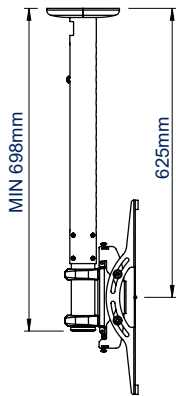

SIDE VIEW - MIN EXTENSION