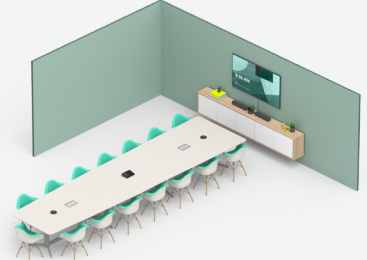

LARGE

Featuring the expandable Rally Plus conference camera system, the large room configuration combines easy management with outstanding coverage across a wide range of room sizes and layouts.

FEATURED COMPONENTS

LOGITECH RALLY BAR MINI

Premier all-in-one video bar for small rooms, in graphite or white

Mechanical pan and tilt covers 160° across by 110° high

Ultra-low distortion speakers deliver crystal clear sound

AI Viewfinder for enhanced RightSight™ auto-framing and people count

Add up to two Rally Mic Pods to extend audio coverage

Appliance mode built-in