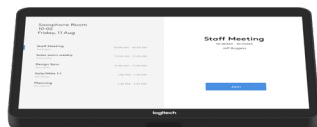

LOGITECH TAP

Touch controller for workplace collaboration

Responsive 10.1" touch screen

Fan-free for silent operation

Commercial-grade cabling and cable management

Ultrasonic emitter and HDMI input support both wireless and wired content sharing