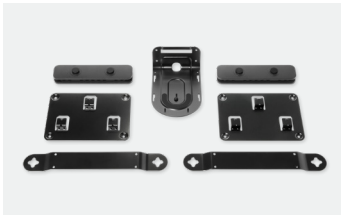

FOR ALL LARGE ROOM SOLUTIONS

RALLY MOUNTING KIT (FOR RALLY PLUS)
Position Rally Camera on the wall or near the ceiling. Low profile speaker brackets provide a “floating” appearance.