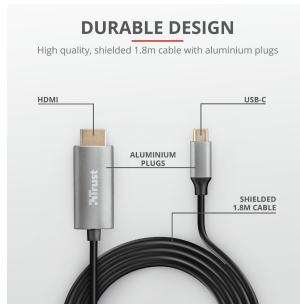

PRODUCT PICTORIAL 4