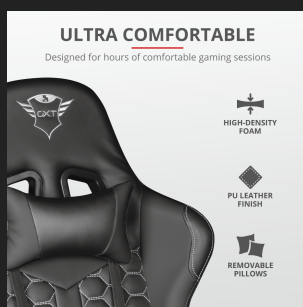

## COLORI

**GXT 708 Resto Gaming Chair - black**  
24436

**GXT 708R Resto Gaming Chair - red**  
24217

**GXT 708B Resto Gaming Chair - blue**  
24435

**GXT 708W Resto Gaming Chair - white**  
24434

**PRODUCT VISUAL 1**

**PRODUCT PICTORIAL 1**

**PRODUCT PICTORIAL 2**

**PRODUCT PICTORIAL 3**

**PRODUCT ESHOT 1**

**PRODUCT VISUAL 2**

**PRODUCT FRONT 1**

**PRODUCT SIDE 1**

**PRODUCT BACK 1**