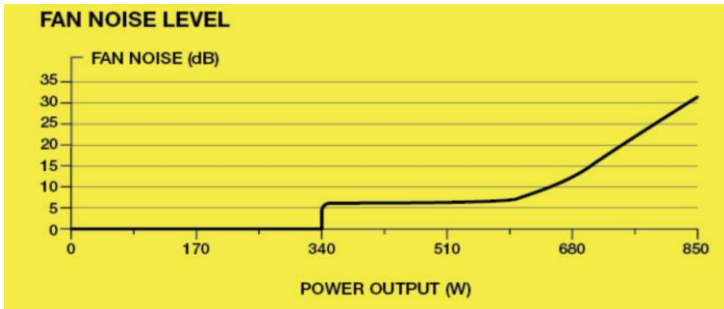

Tech Specs

Part No.	CP-9020232	
	AC Input Rating	
AC Input	100-240V	
Input Current	10A-5A	
Frequency	47~63Hz	
	Max Load	Max Output
+3.3V	20A	150W
+5V	20A	
+12V	70.8A	850W
-12V	0.3A	3.6W
+5Vsb	3A	15W
Total Power	850W	

QTY	DESCRIPTION	CONNECTOR per CABLE	Total Connectors	Connector Spacing	Total Cable LENGTH	Cable type	Cap
1	ATX CABLE 24-PIN (24)	1	1		610mm ± 10mm	Sleeved	NO
3	EPS/ATX12V CABLE 8-PIN (4+4)	1	3		650mm ± 10mm	Sleeved	NO
2	PCIe CABLE 8-PIN (6+2)	2	4	600mm, 150mm	750mm ± 10mm	Sleeved	NO
2	SATA CABLE (3 SATA - Right Angle)	3	6	520mm, 115mm, 115mm	750mm ± 10mm	Flat	No
2	SATA CABLE (4 SATA - Right Angle)	4	8	505mm, 115mm, 115mm, 115mm	850mm ± 10mm	Flat	No
1	PATA CABLE (4-PIN)	4	4	450mm, 100mm, 100mm, 100mm	750mm ± 10mm	Flat	No