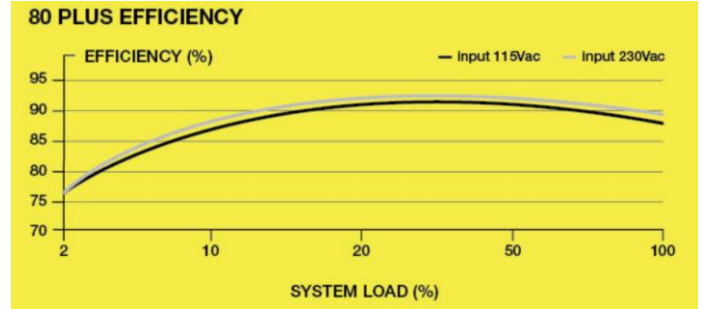

Tech Specs

Part No.	CP-9020232	
	AC Input Rating	
AC Input	100-240V	
Input Current	10A-5A	
Frequency	47~63Hz	
	Max Load	Max Output
+3.3V	20A	150W
+5V	20A	
+12V	70.8A	850W
-12V	0.3A	3.6W
+5Vsb	3A	15W
Total Power	850W	

QTY	DESCRIPTION	CONNECTOR per CABLE	Total Connectors	Connector Spacing	Total Cable LENGTH	Cable type	Cap
1	ATX CABLE 24-PIN (24)	1	1		610mm ± 10mm	Sleeved	NO
3	EPS/ATX12V CABLE 8-PIN (4+4)	1	3		650mm ± 10mm	Sleeved	NO
2	PCIe CABLE 8-PIN (6+2)	2	4	600mm, 150mm	750mm ± 10mm	Sleeved	NO
2	SATA CABLE (3 SATA - Right Angle)	3	6	520mm, 115mm, 115mm	750mm ± 10mm	Flat	No
2	SATA CABLE (4 SATA - Right Angle)	4	8	505mm, 115mm, 115mm, 115mm	850mm ± 10mm	Flat	No
1	PATA CABLE (4-PIN)	4	4	450mm, 100mm, 100mm, 100mm	750mm ± 10mm	Flat	No