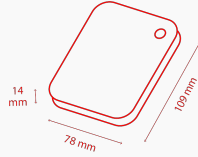

Portable

Canvio Basics 2022

Storage Made Simple.

4 2 1
TB TB TB

Color 

- ? 2.5" external hard drive
- ? Matt finish
- ? SuperSpeed USB 3.2 Gen 1
- ? USB-powered

Quickly transfer files with SuperSpeed USB 3.2 Gen 1 and store up to 4 TB of data on Canvio Basics external hard drives. These devices are ready to use with Microsoft Windows and require no software installation, so it couldn't be easier to start storing all of your favourite files. Whether at your desk, or on the go, its timeless design with the matt finish means it'll always look good. What's more, the hard drive also allows you to connect to older hardware, with USB 2.0 compatibility.

Manual

[Canvio-Basics_UM.pdf](#) ?

Tools

[ToshibaStorageDiagnosticTool_1.30.8920.zip](#) ?

Product Specifications

Basic Specifications

Interface	USB 3.2 Gen 1 (USB 2.0 compatible)
Max. transfer rate	~ 5.0 Gbit/s
File system	NTFS (MS Windows) Requires reformatting for Mac OS
Power	USB bus power (max. 900mA)
System requirements	Formatted NTFS for Microsoft® Windows® 11, Windows® 10, Windows® 8.1 One free port of USB 3.2 Gen 1 or USB 2.0 Requires reformatting for macOS v12.0.1, v11.5.2, v10.15

Box Content

Box Content	Canvio Basics USB 3.2 Gen 1 cable (Type A to Micro-B) User's manual (pre-installed on the hard drive)
--------------------	---

Physical

Weight (approx.)	1 TB, 2 TB: 149 g 4 TB: 217,5 g
Dimensions	1 TB, 2 TB: 78 x 109 x 14 mm 4 TB: 78 x 109 x 19,5 mm
Enclosure	Matt

Product Range

Part number	Capacity	Color
HDTB540EK3CA	4 TB	Black
HDTB520EK3AA	2 TB	Black
HDTB510EK3AA	1 TB	Black

Logistical Information:

Box dimensions	111 x 38 x 141 mm
Box weight (gross)	1 TB, 2 TB: 250 g 4 TB: 304 g
Master carton dimensions	123 x 205 x 165 mm
Master carton weight (gross)	1 TB, 2 TB: 1.36 kg 4 TB: 1.67 kg
Boxes per master carton	5
Pallet dimensions	1150 x 1150 x 130 mm
Pallet weight (net)	27 kg
Units per pallet	1350